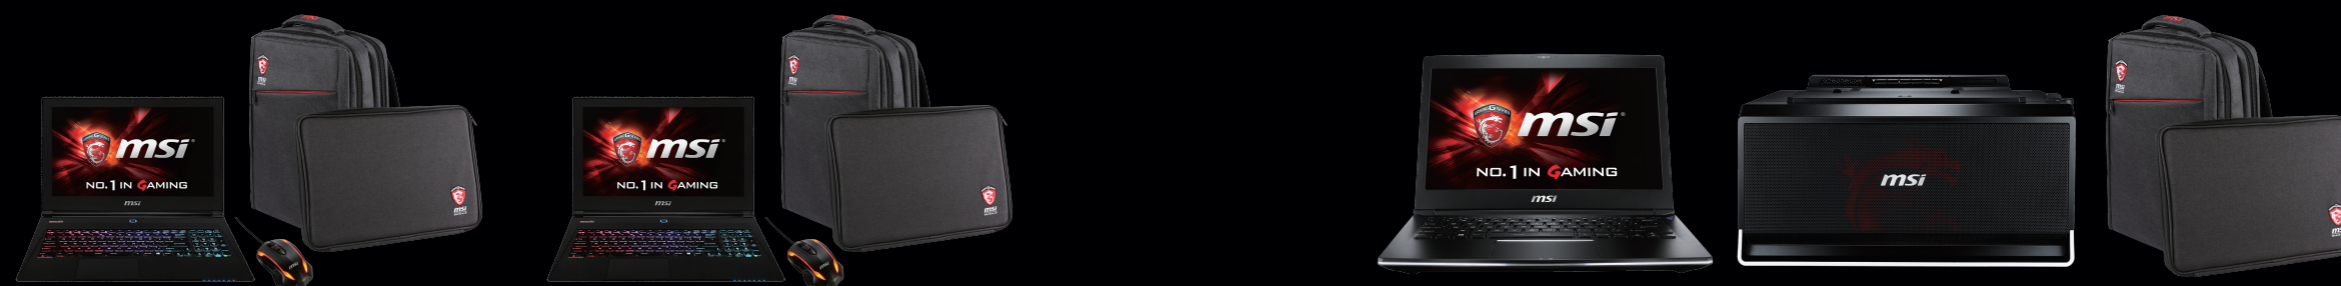

GS Series

Model	GS60 2QE (Ghost Pro)	GS60 2PC (Ghost)	GS30 2M (Shadow w/o VGA)	Docking for GS30	
Codice Prodotto	9S7-16H512-449 GS60 2QE(Ghost Pro)-449IT	9S7-16H212-475 GS60 2PC(Ghost)-475IT		9S7-177214-420 GS70 2PC(Stealth)-420IT	
Arrivo in Italia	arrivato	arrivato		arrivato	
OS	Windows 8.1	Windows 8.1	Windows 8.1	PCIe	X16 (Gen3) *To install or upgrade a graphics card by yourself, please consult your local customer support center for information in advance.
CPU	The latest 4th generation Inte® Core™ i7 Processor	The latest 4th generation Inte® Core™ i7 Processor	The latest 4th generation Inte® Core™ i7 Processor	Power	24-pin
Graphics	Geforce GTX 970M, 3GB GDDR5	Geforce GTX 860M, 2GB GDDR5	Intel® Iris™ Pro Graphics 5200	HDD Support	3.5" SATA
Memory	8GB + 4GB, DDR3L, up to 1600 MHz, (slot *2, max 16GB)	8GB*2, DDR3L, up to 1600 MHz, (slot *2, max 16GB)	8GB, DDR3L, up to 1600 MHz, (slot *2, max 16GB)	Audio	5W Speakers x2, 5W Woofer x1
LCD	15.6" FHD, Anti-Glare (1920*1080) eDP Wide View Angle	15.6" FHD, Anti-Glare (1920*1080) eDP	13.3", FHD, Anti-glare, Wide-viewing angle	LAN	Killer Gb LAN
Storage	128GB SSD (M.2 SATA) +1TB (SATA) 7200rpm (Up to 512GB Super RAID (slot*2) + 1TB HDD 7200rpm)	1TB (SATA) 7200rpm (Up to 512GB Super RAID (slot*2) + 1TB HDD 7200rpm)	Super Raid-128GB*2 SSD (M.2 SATA) (Up to 512GB Super RAID (slot*2), RAID0)	USB 3.0 port	4
ODD	N/A	N/A	N/A	Mini-Display Port	0
WLAN	Killer DoubleShot Pro 11ac	Intel 802.11 ac	Intel 802.11 ac	Mic-in/Headphone-out	1/1
LAN	Killer DoubleShot Pro Gb LAN	Killer™ E2200 LAN	Gb LAN	RJ45	1
AC Adaptor	150W	150W	65W	Docking Port	Yes
Battery	Built-in 6 cell	Built-in 6 cell	Built-in 4 cell	VGA Output	Depend on VGA card. Support extend mode for external LCD
Port (USB 3.0/ HDMI/ mDP/ USB 2.0)	3/ 1/ 1/ 0	3/ 1/ 1/ 0	2/ 1/ 2/ 0	Power Supply	450W
Warranty	2 Years (1Y Global + 1Y Italy)	2 Years (1Y Global + 1Y Italy)	2 Years (1Y Global + 1Y Italy)	Dimension	364.4 x 209 x 197.7mm
Standard Bundle	Gaming mouse + Ultra Gaming Backpack + Protection Bag	Gaming mouse + Ultra Gaming Backpack + Protection Bag	Gamingdock w/o VGA + Protection Bag	Weight (KG)	4.2kg(w/o VGA, HDD)
Dimension	390 x 266 x 19.9mm	390 x 266 x 19.9mm	320 x 227 x 19.8mm	Software	Drivers & MSI Utilities
Weight	1.9kg(w/ battery)	1.9kg(w/ battery)	1.2Kg (w/ Battery)		
SRP	€ 1,909	€ 1,599			€ 1,799