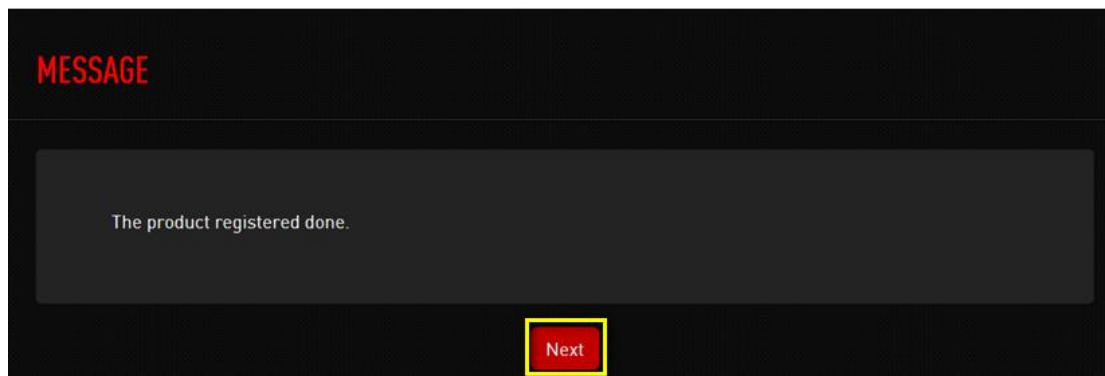

9. Show the message “The product registered done”, and click “Next”