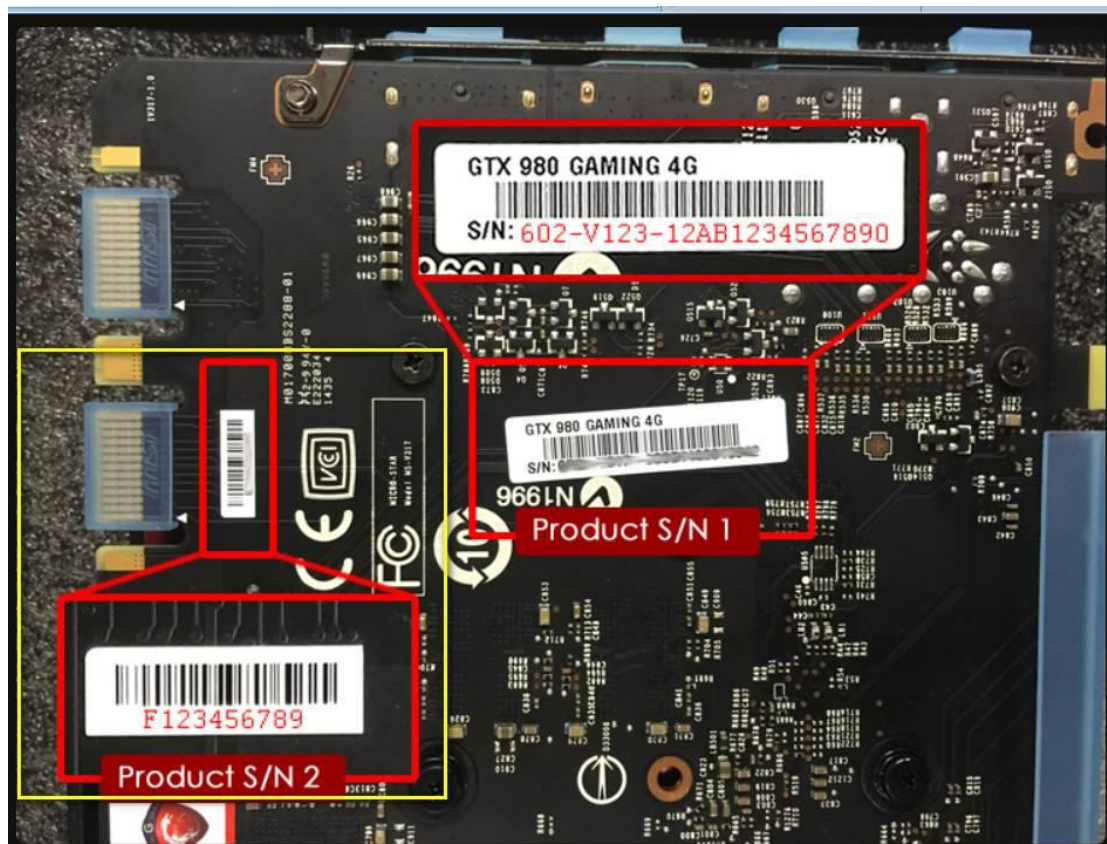

Redeem Game Code

Product Name
GTX 960 GAMING 4G

Product Serial Number
602-V123-12SB1234567890

* Product Serial Number 2
Product Serial Number 2

Purchased Date
2015-07-23

Save Close

12. If the registration is a success, the below message will appear.